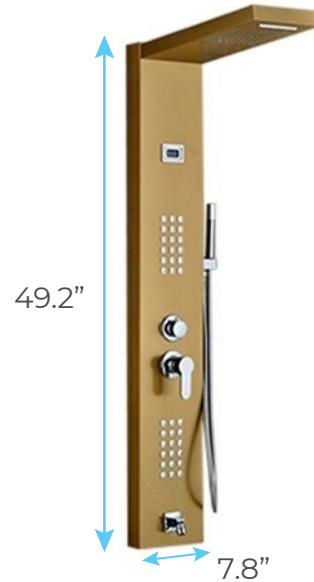

FONTANA LENOX SHOWER PANEL COLUMN RAINFALL /WATERFALL SHOWER HEAD SPECS

Size:

Specifications

- Material: polished stainless steel 304
- Color - golden, matt
- Dimensions: 125 x 20
- 2 hydromassage nozzles
- Temperature display
- Main shower - Waterfall function
- Chrome spout- brass mixer tap
- chrome-plated hose 1.5 m, reinforced
- additional shower
- Connection: G1/2" Standard
- Flow Rate: 1.5 GPM